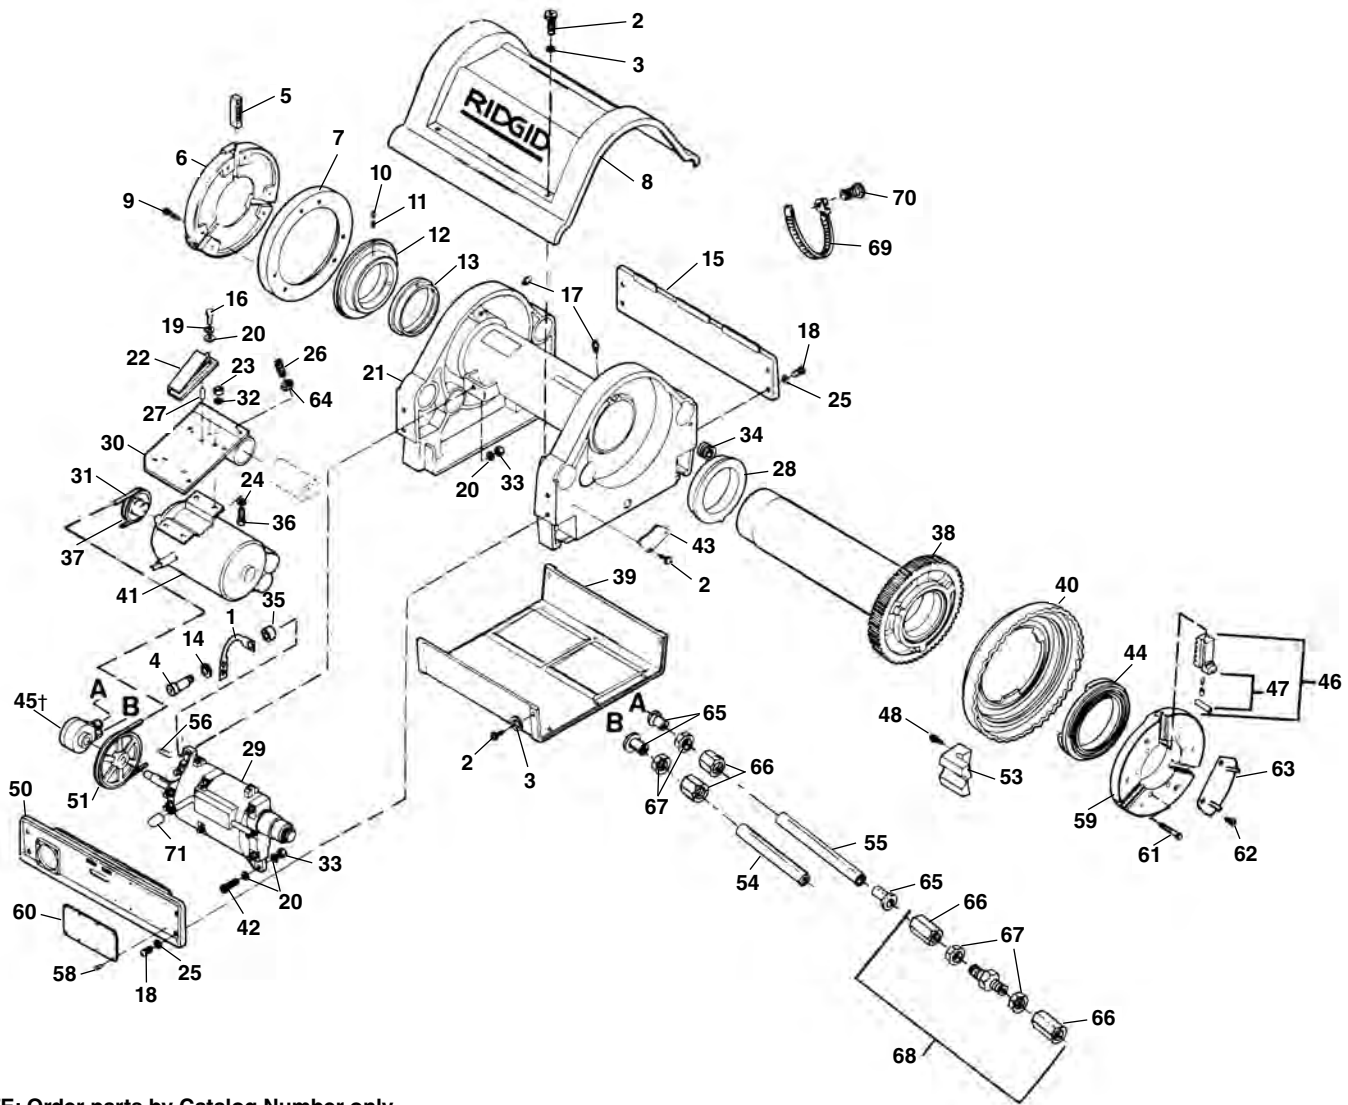

Main Drive Components

**NOTE: Order parts by Catalog Number only.  
DO NOT order by Reference Number.**

Ref. No.	Catalog No.	Description	Ref. No.	Catalog No.	Description	Ref. No.	Catalog No.	Description
1	33622	Pump Bracket	25	40930	Lock Washer 3/8" (8)	46	40087	Chuck Jaw Set
2	41597	Screw (12)	26	88265	Set Screw 3/8" - 16 x 1"	47	47517	Chuck Jaw Set Pl. Ctd. Pipe
3	41592	Washer (10)	27	88230	Roll Pin 1/4" x 9/16"	47	54212	Jaw Insert Set
4	33627	Screw	28	26767	Front Bearing	26247	26247	Jaw Insert Set F/Coated Pipe
5	32412	Centering Jaw Set	29	26362	Gear Box Assy.	48	27067	Self-Tapping Screw (2 Req. f/G.S.)
6	26537	Centering Head	30	27062	Motor Bracket	50	59722	Front Side Plate
7	26542	Back Plate	31	26832	V-Belt	51	26852	Gear Box Pulley
8	26477	Top Cover	32	40770	Lock Washer 5/16" (4)	53	26507	Pinch Point Cover Boss (2 Req. f/G.S.)
	46867	Die Head Decal (Not Shown)	33	27517	Lock Nut 5/16" - 18	54	27007	Inlet Hose
9	40910	Screw 1/4" - 20 x 3/4" (6)	34	47080	Grommet	55	26822	Output Hose
10	45300	Set Screw 5/16" - 24 x 1/4" (3)	35	33617	Spacer	56	27002	Key
11	45265	Set Screw 5/16" - 24 x 1/2" (3)	36	85910	Bolt 5/16" - 18 x 1 1/4"	58	85920	Rivets (8)
12	32407	Scroll	37	26857	Motor Pulley (60 Hz)	59	26332	Chuck Cap
13	26352	Rear Bearing		27082	Motor Pulley (50 Hz)	60	88690	Safety Plate
14	26307	Washer	38	26347	Drive Gear/Spindle Assy.	61	26522	Screw 5/16" - 24 x 2 1/4" (6)
15	26487	Rear Side Plate	39	26482	Bottom Cover	62	27242	Screw 10 - 32 (6)
16	32145	Screw 1/4" - 20 x 1/2"	40	26337	Handwheel	63	33612	Set of 3 Cover Plates
17	46860	Grease Fitting (2)	41	26237	Motor w/Capacitor 120V, 60 Hz	64	83545	Jam Nut 3/8" - 16
18	26997	Screw 3/8" - 16 x 3/4" (8)		27287	Motor w/Capacitor 110V, 50 Hz	65	35117	Tube Insert (3)
19	44740	Lock Washer 1/4"		26232	Motor w/Capacitor 240V, 60 Hz	66	40602	Compression Nut
20	96740	Washer 5/16"		27282	Motor w/Capacitor 220/240V, 50 Hz	67	40607	Ferrule
21	26357	Base	42	27037	Shoulder Bolt	68	26972	Union
22	26492	Belt Tensioner	43	27012	Pinion Guard	69	43552	Tie Down Strap
23	96730	Nut 5/16" - 18 (4)	44	26517	Scroll	70	45275	Screw 10 - 24 x 1/2"
24	27402	Washer 5/16" (4)	45†	27307	Oil Pump	71	27032	Shifter Knob